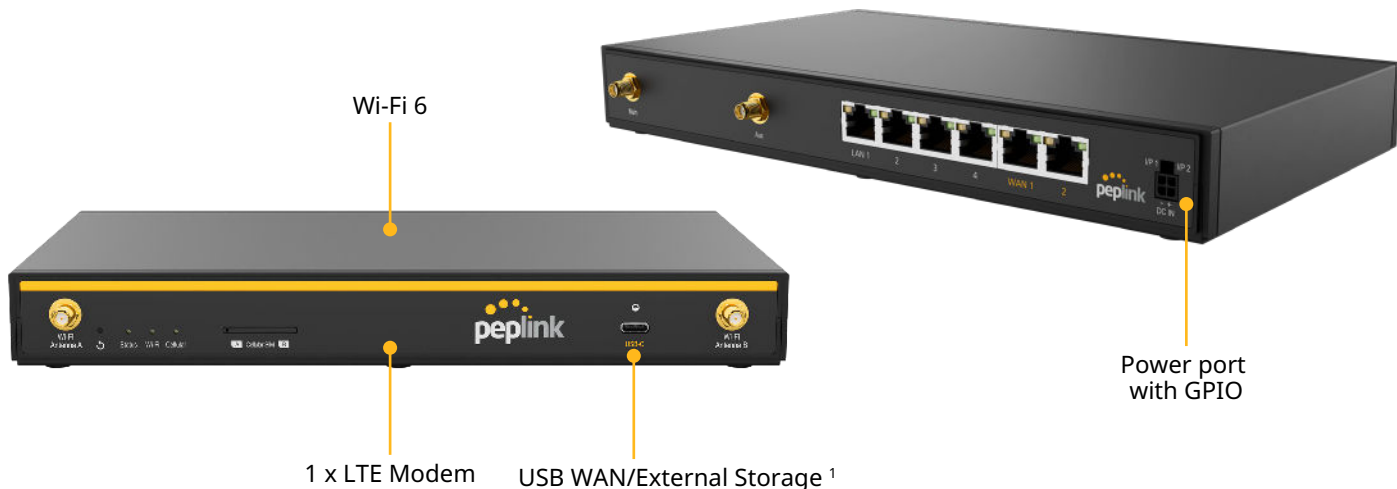

Use Cases

REMOTE OFFICE

SMALL BUSINESS

WAREHOUSE

Specifications

WAN Interface	2x 10/100/1000M Ethernet 1x Embedded Cellular Modem with a Redundant SIM Slot 1x USB-C Interface	Antenna Connectors	2x SMA Cellular Connectors 2x RP-SMA Wi-Fi Antenna Connectors
LAN Interface	4x 10/100/1000M Ethernet	Power Input	Power Port: 10V – 30V DC AC Adapter: AC Input 100V–240V / DC Output 12V
Wi-Fi Interface	Simultaneous Dual-Band (2.4GHz / 5GHz) Wi-Fi 6, 2X2 MIMO Wi-Fi WAN and/or AP	Power Consumption	6W (nominal), 17W (max. without USB-C output ⁶)
SpeedFusion features	Hot Failover ² / Smoothing ² / Bandwidth Bonding ²	Dimension	10.31 x 6.33 x 1.31 inches / 262 x 161 x 33.5 mm
Number of SpeedFusion VPN Peers	2 / 5 / 10 / 20 ³	Weight	1.7 pounds / 761 grams
Router Throughput	1Gbps	Operating Temperature	- 40° – 113°F / - 40° – 45°C
SpeedFusion VPN Throughput - No Encryption - 256-bit AES	400 Mbps 200 Mbps	Humidity	10% – 90% (non-condensing)
Recommended Users	1-150	Certifications	FCC, CE, RoHS
AP Controller	Standard	Package Content	1x B One Plus 2x LTE/5G Antennas 2x Dual Band Wi-Fi Antennas 1x 12V 3A 4 Pin Power Supply (ACW-672)
Maximum Number of AP Supported	30 / 50 ⁴	SIM Options	Nano-SIM (4FF) Peplink eSIM ⁷ BYO eSIM (2 profiles) ⁷ RemoteSIM from SIM Injector ⁸ FusionSIM ⁸
Cellular Data Rate ⁵ (Downlink / Uplink)	CAT-4: 150 Mbps / 50 Mbps	Warranty	1-Year Limited Warranty